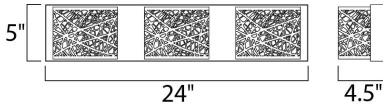

**MEASUREMENTS**

DIMENSION : 24" L x 4.25" W x 5" H x 4.3" Ext  
 BACK PLATE : 5.12" W x 24" H x 2.5" HCO  
 HANGING WEIGHT : 2.2 lb

**LAMPING**

INPUT VOLTAGE : 120V  
 LUMENS : 1,350 Rated (1,200 Del.)  
 BULB : 3 x 4W LED G9 , 12W Total  
 BULB INCLUDED : (Included)  
 DIMMABLE : Yes  
 CRI : 80+ CRI  
 COLOR\_TEMP : 3000K